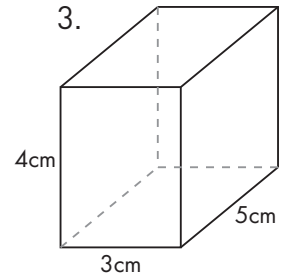

# Te Taurahi me te Rōrahi

Te Wāhi, te Ahunga me te Panoni  
Whārangi Tārua 29

		Poro tapawhā hāngai iti	Taurahi	Poro tapawhā hāngai whakarahi
1.	ngā tapa	2cm, 2cm, 3cm	2	4cm, 4cm, 6cm
	rōrahi	12cm <sup>3</sup>	×8	96cm <sup>3</sup>
2.	ngā tapa	2cm, 3cm, 4cm	2	
	rōrahi			
3.	ngā tapa	4cm, 3cm, 5cm	2	
	rōrahi			
4.	ngā tapa	4cm, 5cm, 8cm	2	
	rōrahi			
5.	ngā tapa	3cm, 5cm, 9cm	2	
	rōrahi			
6.	ngā tapa	1.2cm, 0.5cm, 3cm	2	
	rōrahi			