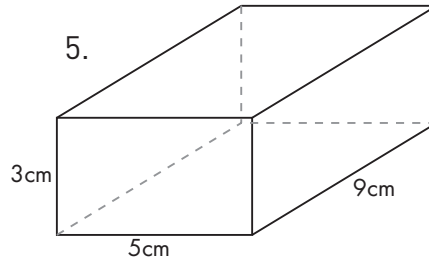

# Te Taurahi me te Rōrahi

Te Wāhi, te Ahunga me te Panoni  
Whārangi Tārua 29

		Poro tapawhā hāngai iti	Taurahi	Poro tapawhā hāngai whakarahi
1.	ngā tapa	2cm, 2cm, 3cm	2	4cm, 4cm, 6cm
	rōrahi	12cm <sup>3</sup>	×8	96cm <sup>3</sup>
2.	ngā tapa	2cm, 3cm, 4cm	2	
	rōrahi			
3.	ngā tapa	4cm, 3cm, 5cm	2	
	rōrahi			
4.	ngā tapa	4cm, 5cm, 8cm	2	
	rōrahi			
5.	ngā tapa	3cm, 5cm, 9cm	2	
	rōrahi			
6.	ngā tapa	1.2cm, 0.5cm, 3cm	2	
	rōrahi			