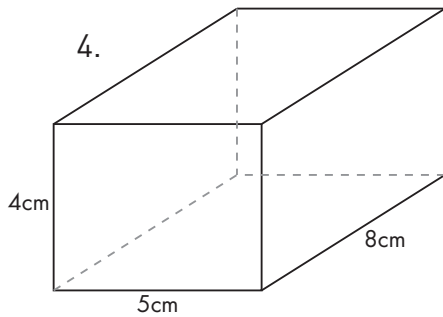

# Te Taurahi me te Rōrahi

Te Wāhi, te Ahunga me te Panoni  
Whārangi Tārua 29

		Poro tapawhā hāngai iti	Taurahi	Poro tapawhā hāngai whakarahi
1.	ngā tapa	2cm, 2cm, 3cm	2	4cm, 4cm, 6cm
	rōrahi	12cm <sup>3</sup>	×8	96cm <sup>3</sup>
2.	ngā tapa	2cm, 3cm, 4cm	2	
	rōrahi			
3.	ngā tapa	4cm, 3cm, 5cm	2	
	rōrahi			
4.	ngā tapa	4cm, 5cm, 8cm	2	
	rōrahi			
5.	ngā tapa	3cm, 5cm, 9cm	2	
	rōrahi			
6.	ngā tapa	1.2cm, 0.5cm, 3cm	2	
	rōrahi			