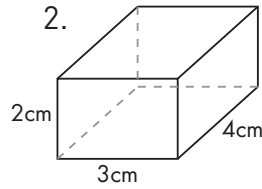

# Te Taurahi me te Rōrahi

Te Wāhi, te Ahunga me te Panoni  
Whārangi Tārua 29

		Poro tapawhā hāngai iti	Taurahi	Poro tapawhā hāngai whakarahi
1.	ngā tapa	2cm, 2cm, 3cm	2	4cm, 4cm, 6cm
	rōrahi	12cm <sup>3</sup>	×8	96cm <sup>3</sup>
2.	ngā tapa	2cm, 3cm, 4cm	2	
	rōrahi			
3.	ngā tapa	4cm, 3cm, 5cm	2	
	rōrahi			
4.	ngā tapa	4cm, 5cm, 8cm	2	
	rōrahi			
5.	ngā tapa	3cm, 5cm, 9cm	2	
	rōrahi			
6.	ngā tapa	1.2cm, 0.5cm, 3cm	2	
	rōrahi			