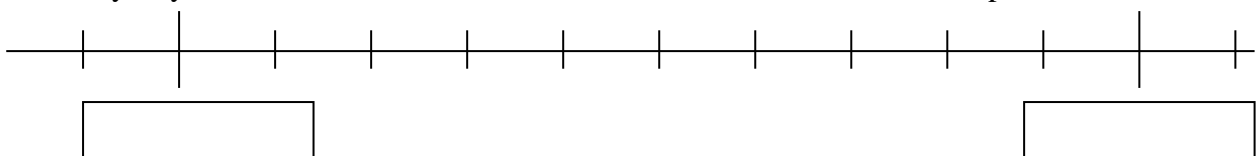

0.0862639 = (3 dps.)

Add suitable numbers in the boxes to round 456.5454 to 2 dps. Then add an arrow pointing as accurately as you can to show 456.5454, then round the number to 2 decimal places.